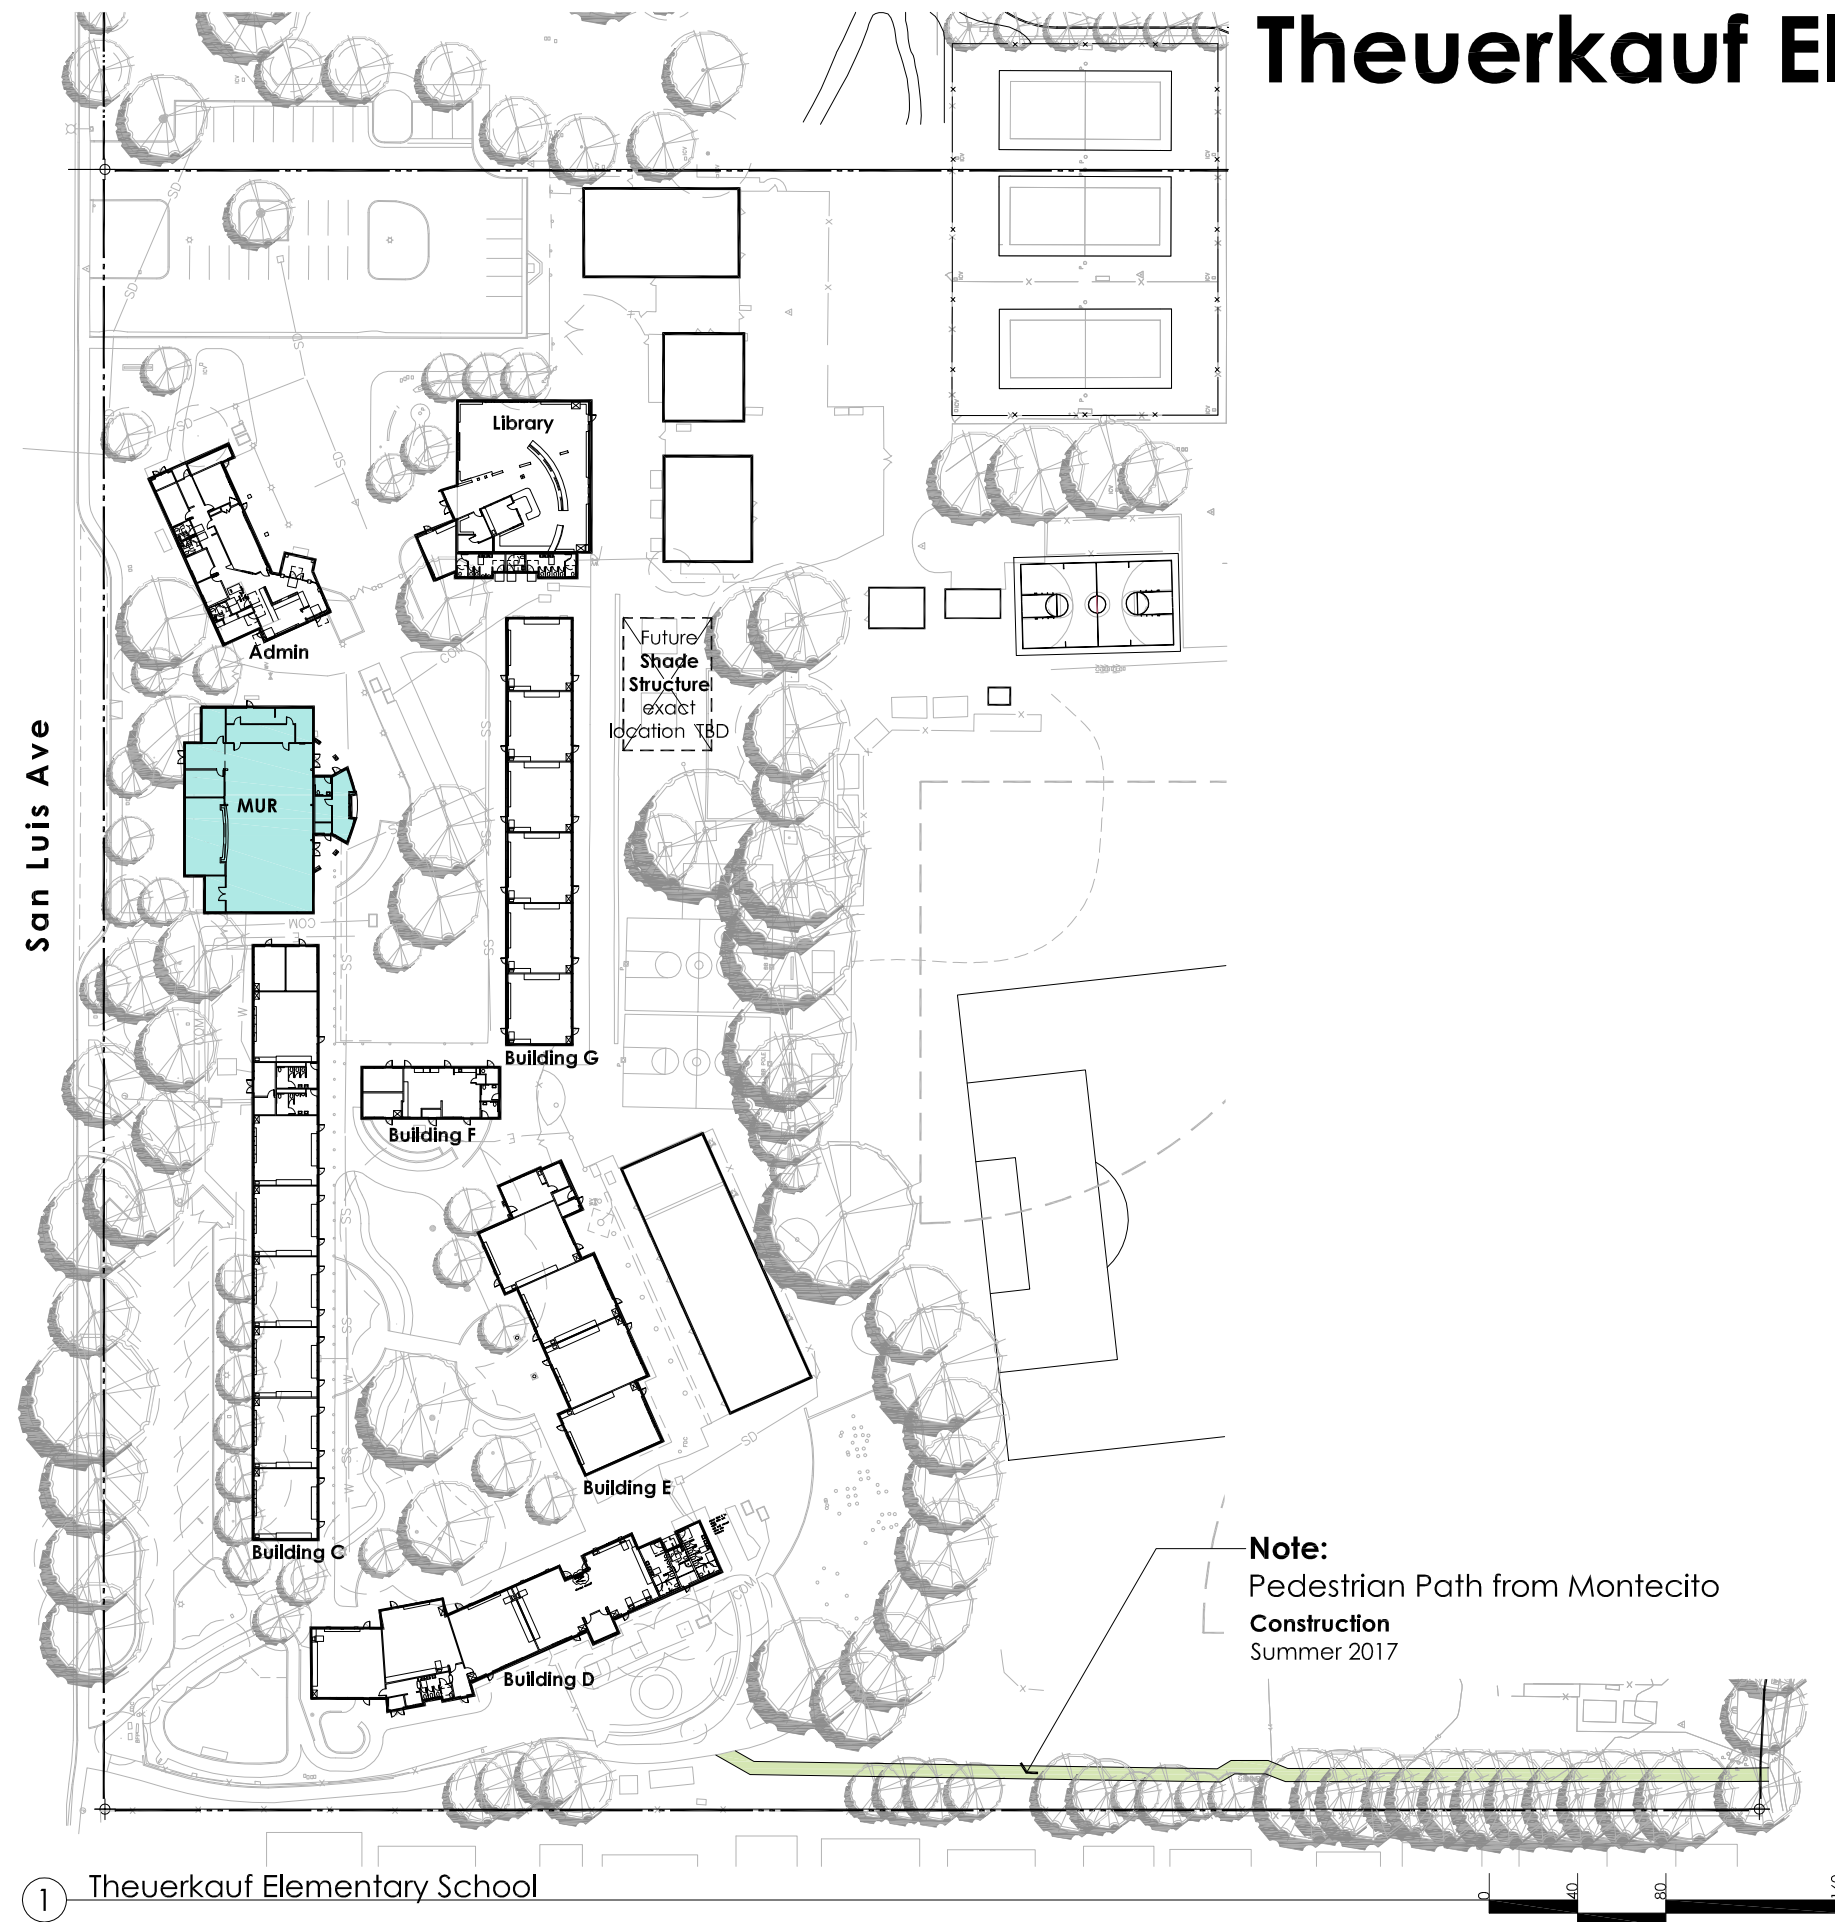

Theuerkauf Elem. School

Phase 1: MUR Additions & Alterations

Construction
March 2018 - August 2018

Move-in
August 2018

Legend

- MUR - Addition & Alterations
- Pedestrian Path to Montecito (summer 2017)

Note:
Pedestrian Path from Montecito
Construction
Summer 2017

① Theuerkauf Elementary School