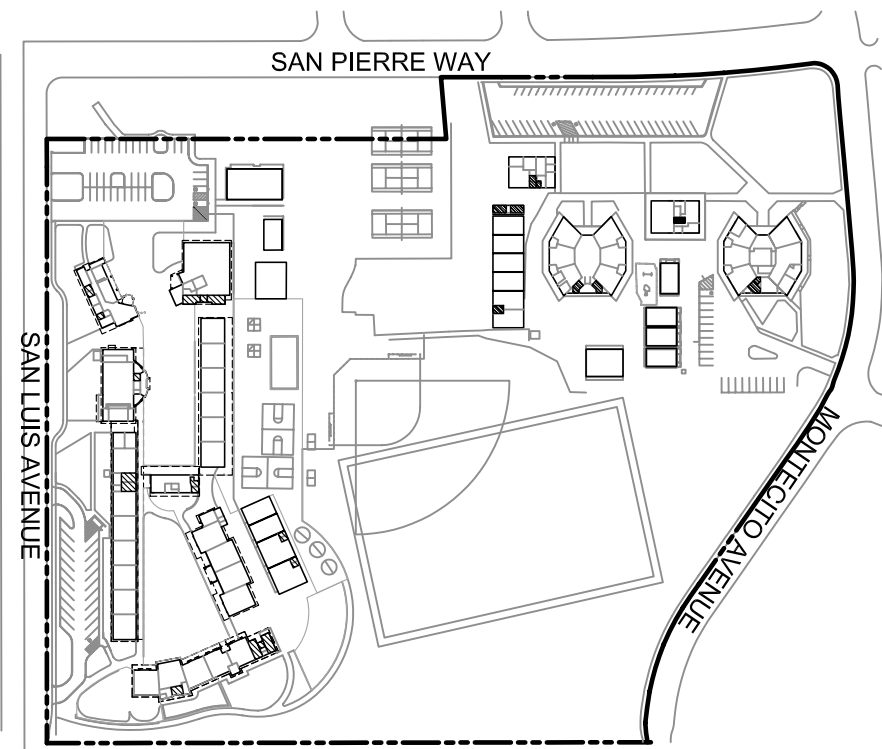

## SITE ORGANIZATION

- ① **Bus Loading, Pick-up/Drop-off and Parking**
  - Separate bus loading, parent drop-off and parking along San Pierre Way entry
  - Expansion of existing staff parking at Montecito Ave.
- ② **Support Facilities**
  - New centrally located MUR and library/media center buildings serving both schools
- ③ **Classrooms**
  - New two-story buildings including administration offices and classrooms forming two small schools
- ④ **Kindergarten Cluster**
  - New kindergarten classroom buildings forming a kindergarten cluster near Montecito parking
- ⑤ **Play Areas**
  - Designated age appropriate play equipment
  - Development of hard-court play area

EXISTING

PROPOSED SCENARIO 2 - TWO SMALL SCHOOLS

February 11, 2010