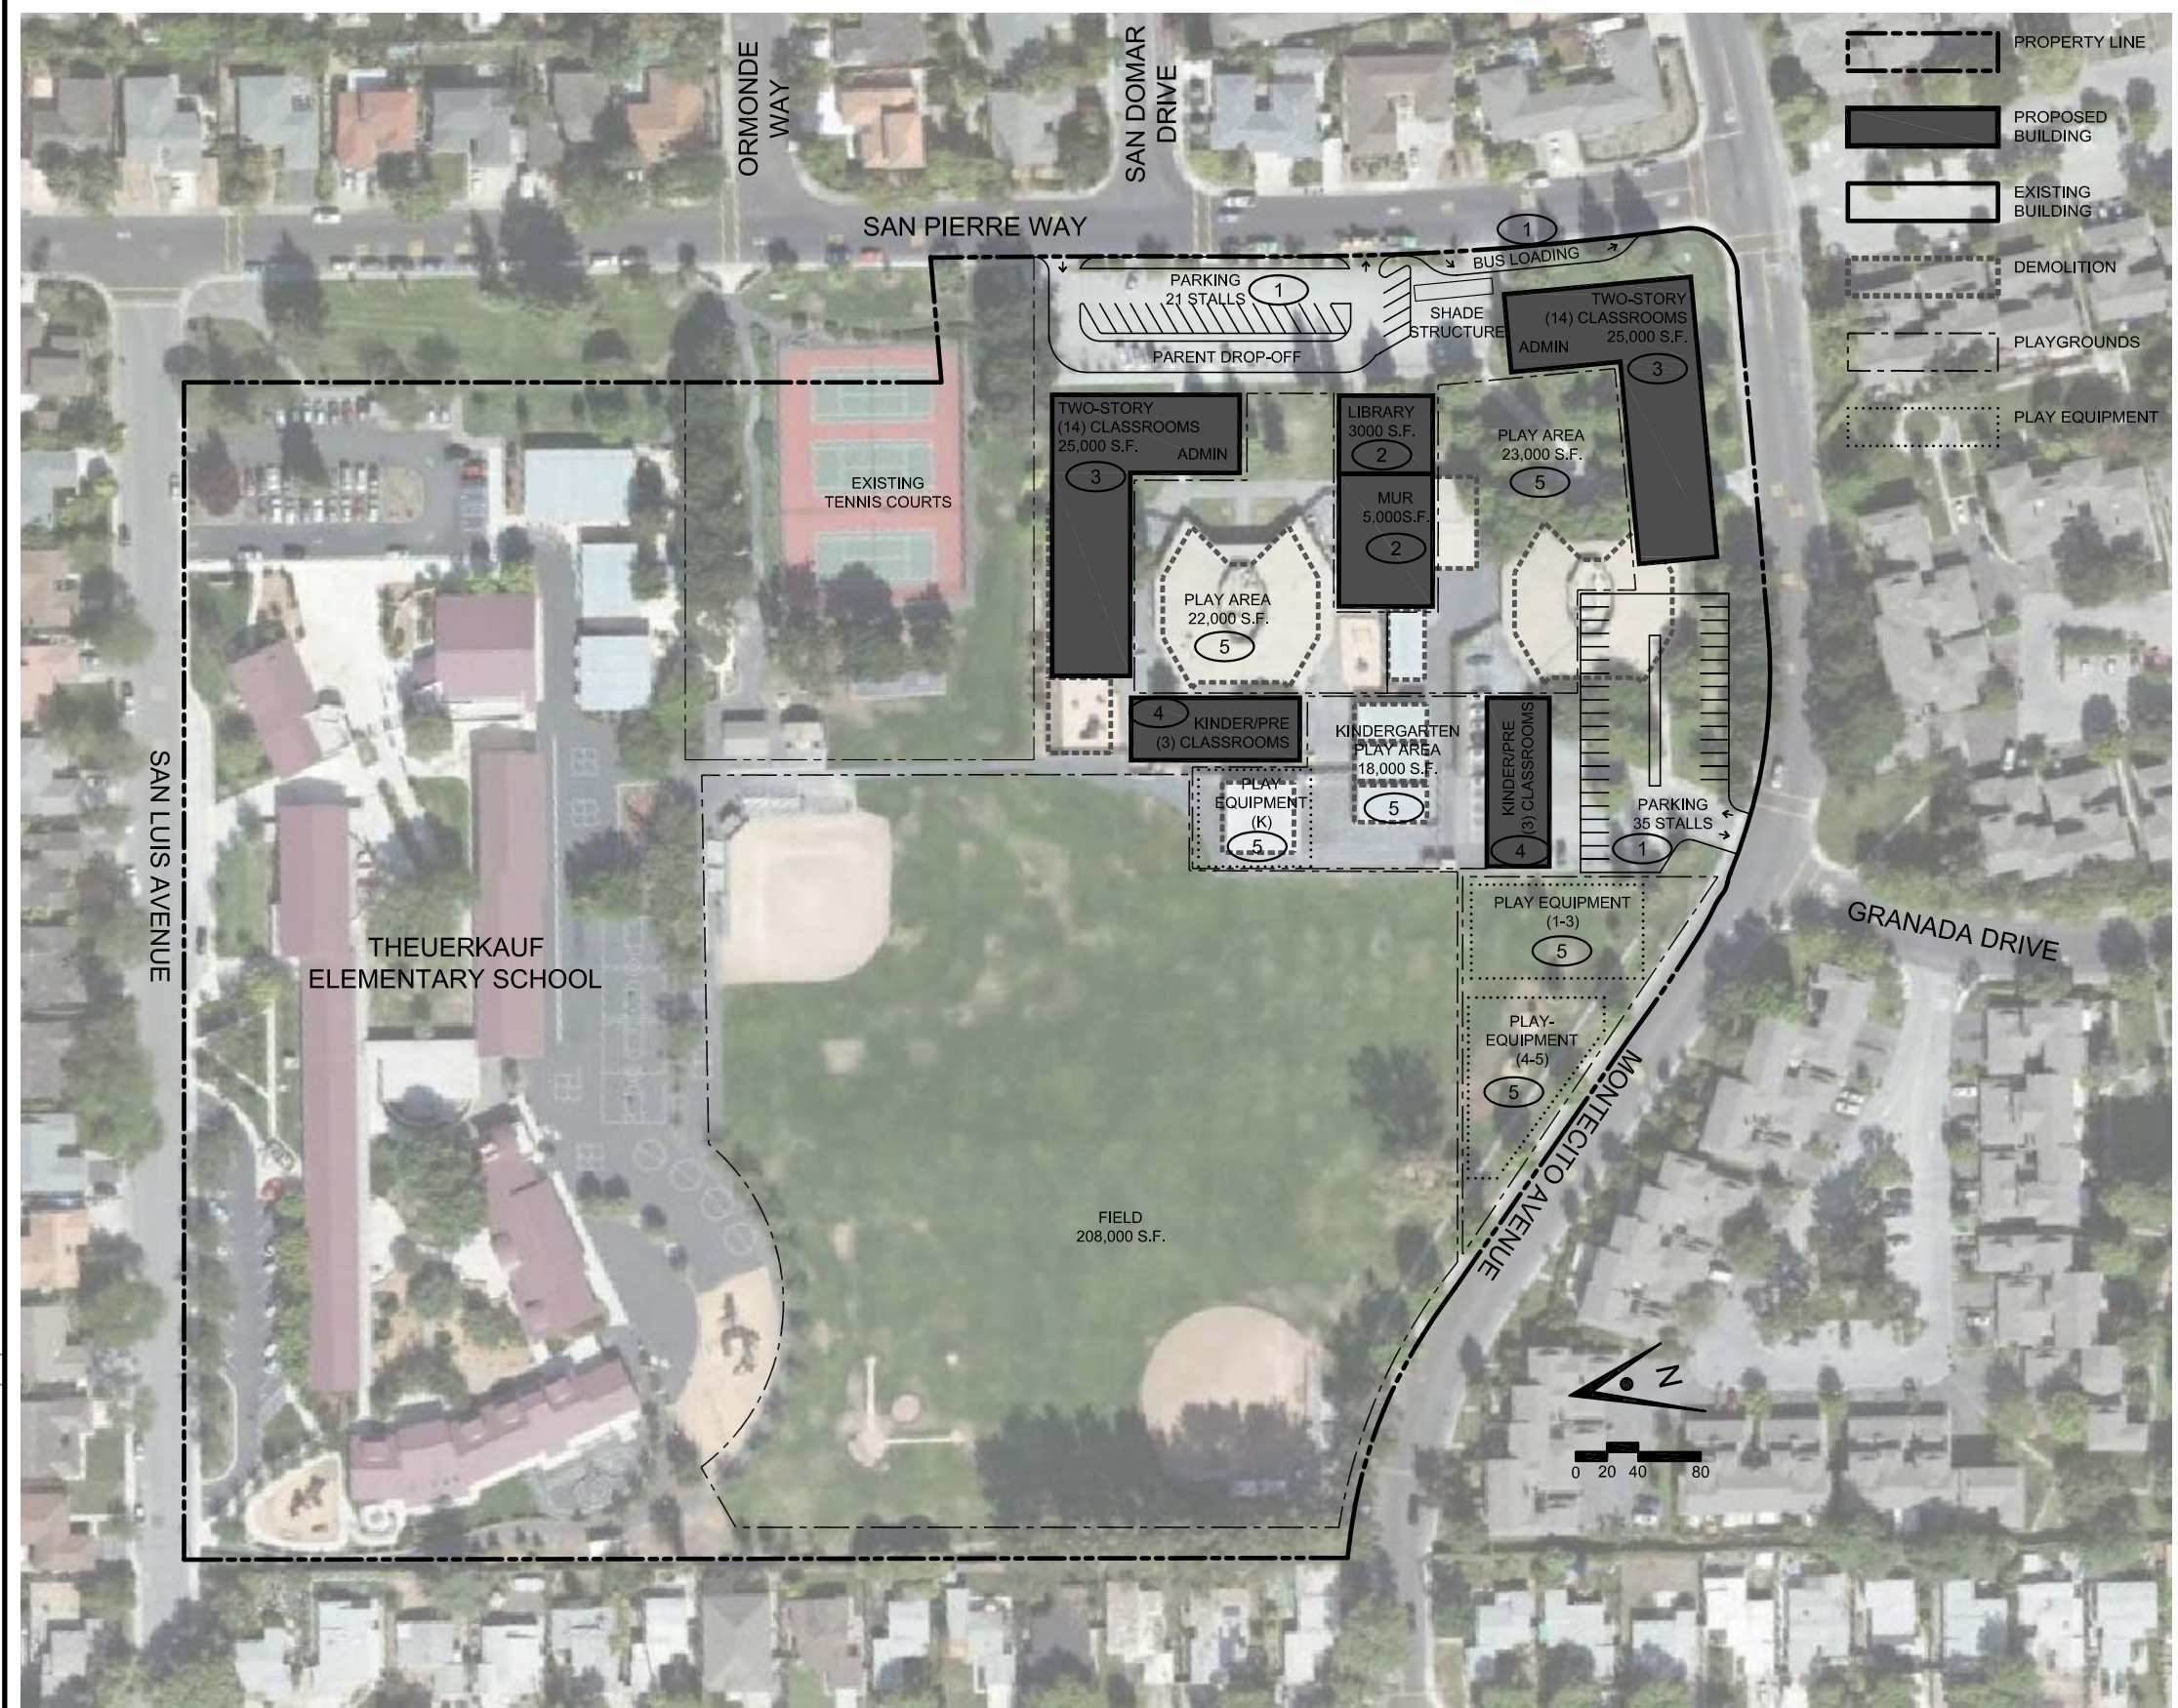

## SITE ORGANIZATION

- ① **Bus Loading, Pick-up/Drop-off and Parking**
  - Separate bus loading, parent drop-off and parking along San Pierre Way entry
  - Expansion of existing staff parking at Montecito Ave.
- ② **Support Facilities**
  - New centrally located MUR and library/media center buildings serving both schools
- ③ **Classrooms**
  - New two-story buildings including administration offices and classrooms forming two small schools
- ④ **Kindergarten Cluster**
  - New kindergarten classroom buildings forming a kindergarten cluster near Montecito parking
- ⑤ **Play Areas**
  - Designated age appropriate play equipment
  - Development of hard-court play area

EXISTING

PROPOSED SCENARIO 2 - TWO SMALL SCHOOLS

February 11, 2010