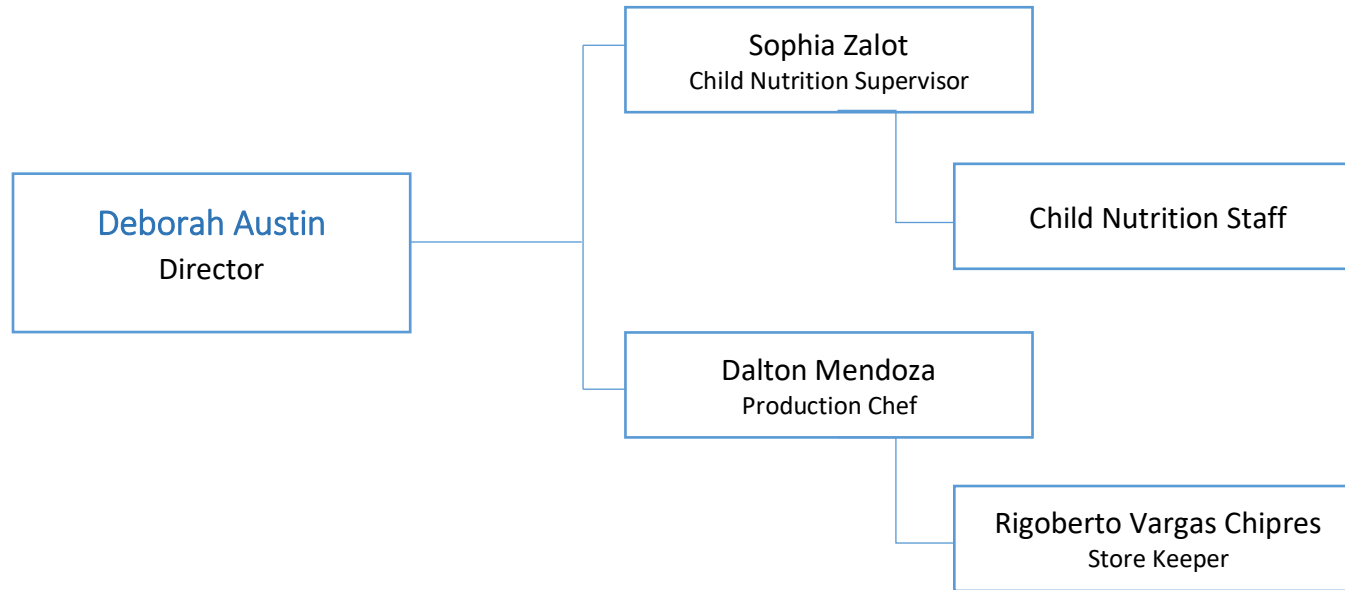

Food & Child Nutrition Services

- Child Nutrition Staff**
- ❖ Jacqueline Scharff - Lead Assistant (GR)
- | | |
|---|--|
| <p>Middle Schools</p> <ul style="list-style-type: none"> ❖ Estefania Landa (CR) ❖ Cherri Dentoni (CR) ❖ Yolanda Diaz (GR) ❖ Isabel Duenas (CR) ❖ Leana Avila (GR) | <p>Elementary Sites</p> <ul style="list-style-type: none"> ❖ Sandra Bilyeu / Sandra Salas (ML) ❖ Marrisa Avila / Elizabeth Mesa (CA) ❖ Lijia Luo (HF) ❖ Kristine Silva (LN) ❖ Pauline LeBeau ❖ Norma Amezcua (ST) ❖ Maria Ornelas (TH) |
|---|--|